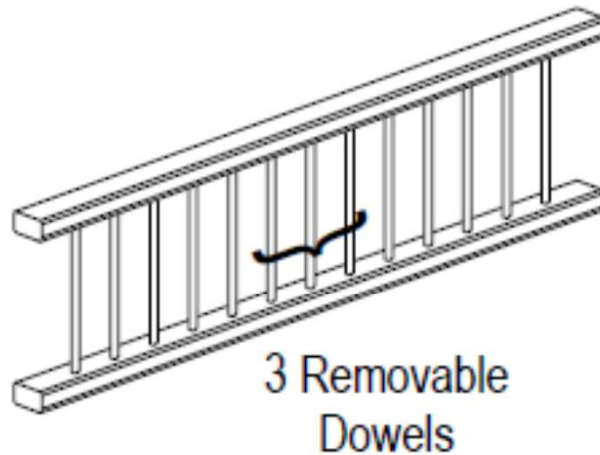

Dowels can be removed for easy cleaning.

Plate Display Rack

H: 13-1/16"

W: 30" and 36"

Dowel diameter : 3/8 "

Space between dowels : 2 "